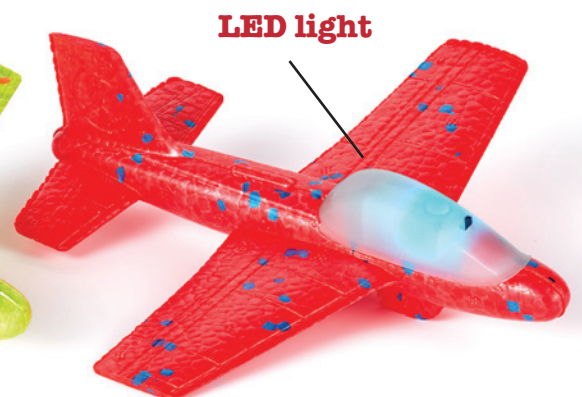

- Plane size: 19.29" x 1.97" x 1.97"
- Assorted colors
- Ages 3 years +

51842 / Master 6 (assorted colors) / \$4.00

**BEST
SELLER**

**19" Wing
Span!**

LED light

Little Glider

Our new Little Glider will perform loops & tricks , well balanced Easy to assemble. Also comes with LED light

- Ages 3 years +
- On & Off LED light
- Packaged in a retro color box
- Assorted colors
- Glider size - 7" Long , wing span 7"

56454 / Master 6 / \$3.25

LED light

LED light

Jumbo (Washable) Sidewalk Chalk