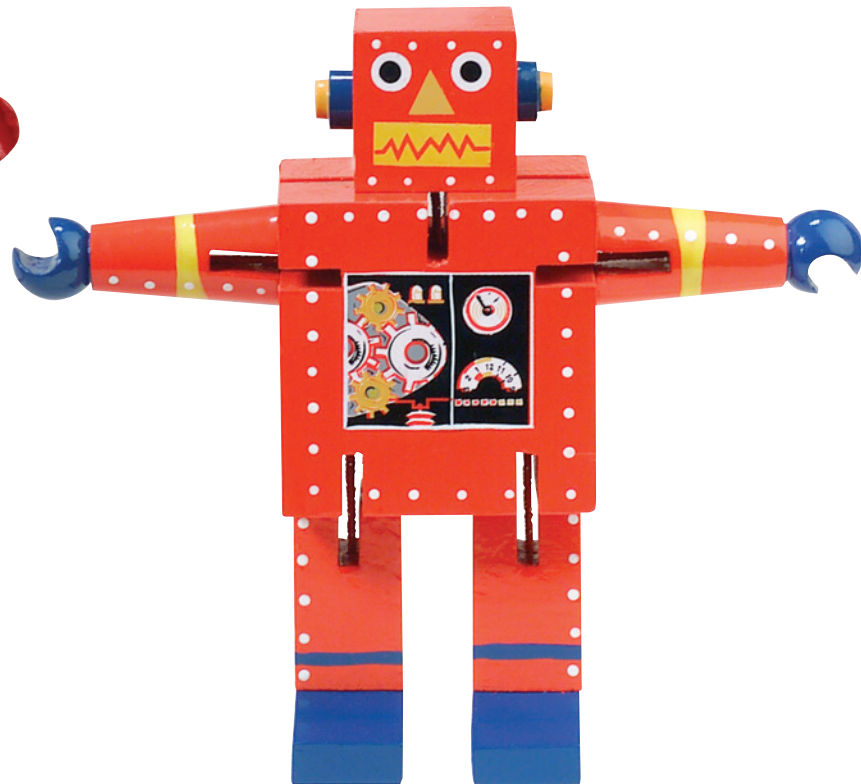

Space Blaster

Our Space Blaster is realistic in retro appearance comes with gear driven rewind trigger and LED lights when fired.

- Individually packaged
- Can stand alone or pegged on the shelf
- Size: 7½" x 2½"
- Ages 3 years +

5820 / Master 12 / \$7.50 net cost

0 80486 05820 7

BLUE

59778 / Master 1 / \$6.50

RED

54114 / Master 1 / \$6.50

Giant Wooden Robot

- Bend me, shape me into various positions by moving my head, arms and legs
- All wood construction
- Presented on a multi-color window box
- Size: 4½"W x 6½"H
- Ages 3 years +