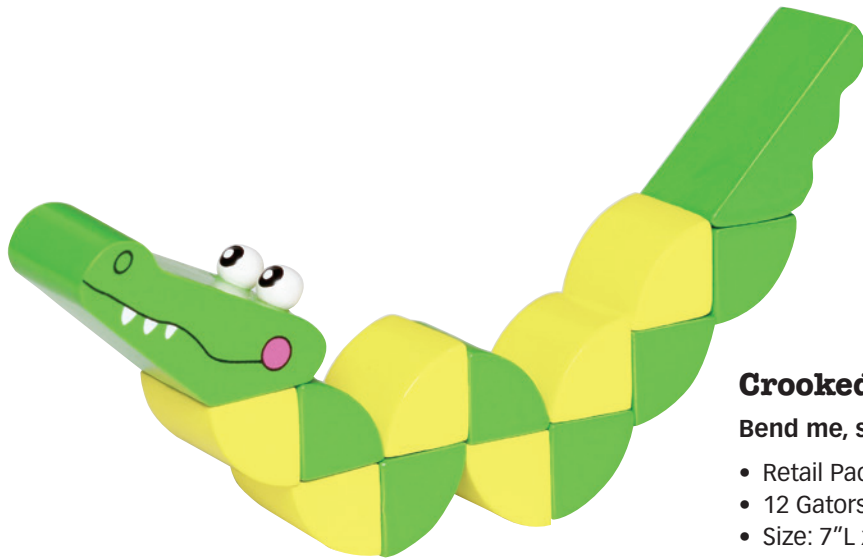

- Size: 13½"L, 1" thick
- Ages 3 years +

51249 / Master 1 / \$39.00

12 What' Zit Building per display, \$3.25 each

Crooked Croc

Bend me, shape me.....

- Retail Package (Counter Display)
- 12 Gators per display
- Size: 7"L x 1"W
- Ages 3 years +