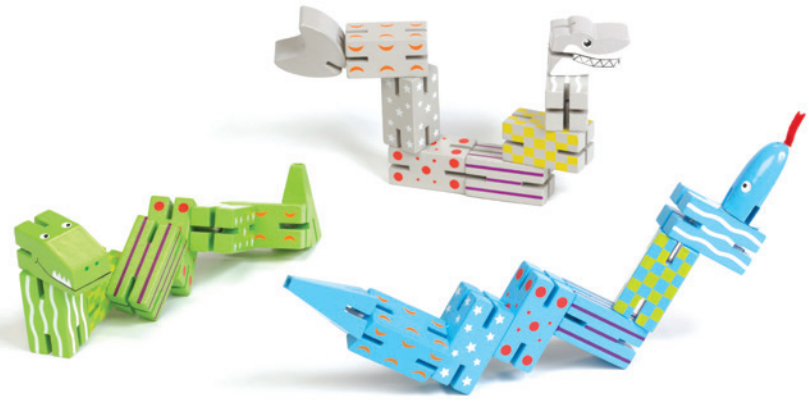

**BEST
SELLER**

Mini What' Zit

- Multi-Color Blocks
- Packed in full color display box
- Size: 9½"L, cubes
- Elastic Connection
- Ages 3 years +

53150 / Master 1 / \$64.00

24 Mini What' Zit per display, \$2.66 each