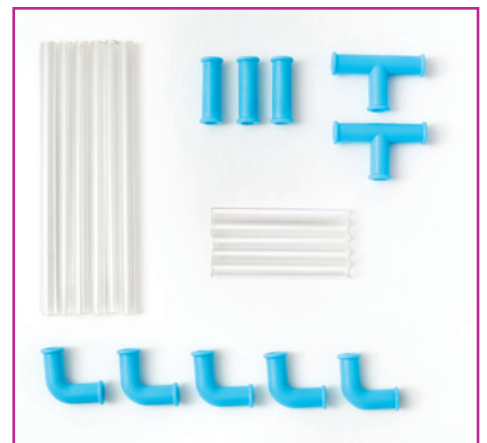

Old Mac Donald's Fishin Game

This fast paced retro game helps develop hand & eye coordination as the players look to catch as many fish in the fishing hole as possible.

7470 / Master 6 / \$7.50 net cost

Build a Silly Straw

Build your own silly straw creation!! Create endless configurations for sipping and slurping your favorite drink. Includes 6 straight straws, 5 smaller straws, two T connections, 3 straight connections and Five L connections.

- Ages 6+
- Packed in a retail color blister presentation

55660 / Master 12 / \$2.50

Farkle (Dice) Game

Classic Farkle - you'll be ready to roll with this complete Farkle dice set. The set includes six(6) dice, a plastic dice cup, 25 scorecards and rules insert for point values, great travel game....