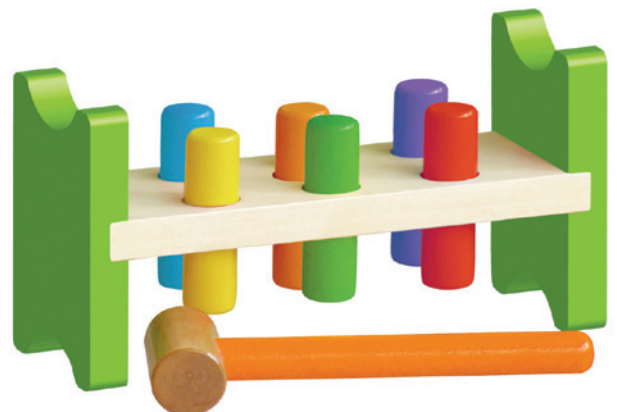

Pound-A-Peg

Hammer colorful wooden pegs until they push through the other side. Pegs don't fall out but can be removed if desired.

- Retail packaged in color window box
- Size: 9"L x 3"W x 5"H
- Ages 2+

50827 / Master 6 / $11.25