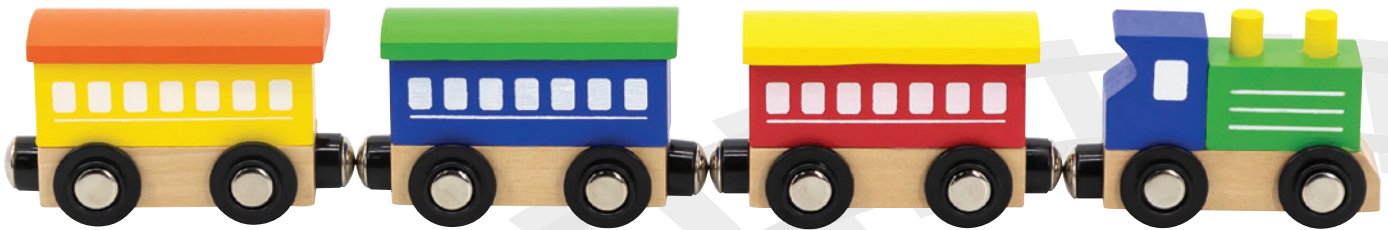

First Years Trains

- Magnetic colorful 4 car train with animals
- 12" long, 3" per car
- Full color retail box
- Compatible with all specialty wooden train sets & tracks.

Zoo Train

56644 / Master 6 / $5.95 net cost

Net cost, No discounts apply

Passenger Train

50022 / Master 6 / $5.95 net cost

Net cost, No discounts apply

Dinosaur Train

55566 / Master 6 / $5.95 net cost

Net cost, No discounts apply

Train tracks

- High quality construction hard wood track, compatible with all Specialty Wooden Trains
- All tracks are packaged in poly bag with header card
- Ages 3 years +

Medium Straight Track (pack of 4)

- Size: 5.7" x 1.5" x 0.47"

44723 / Master 6 / $2.95

Net cost, No discounts apply

Short Curved Track (pack of 4)

- Size: 3.38" x 2.40" x 0.47"

44725 / Master 6 / $1.95

Net cost, No discounts apply