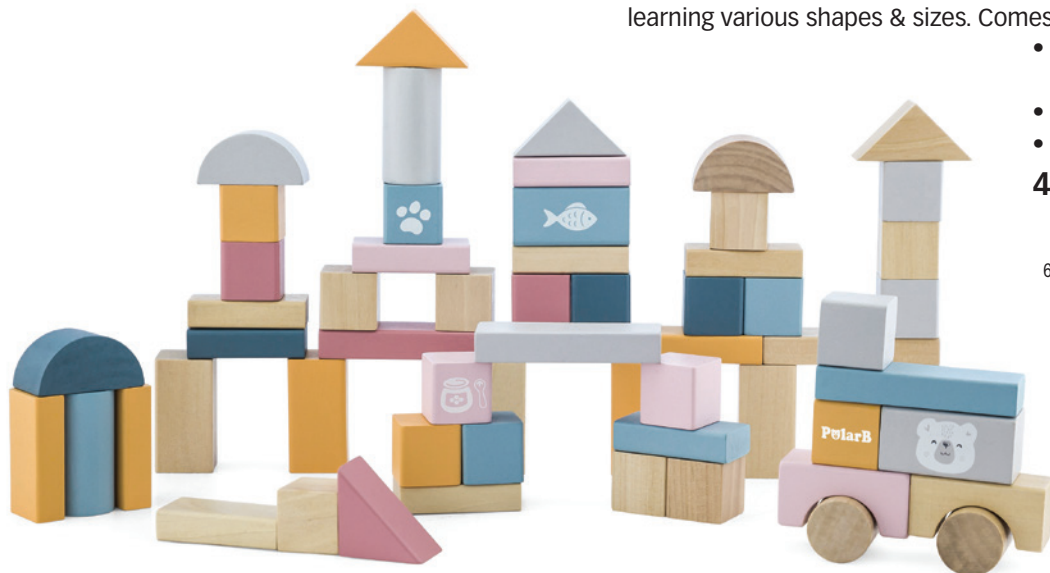

We break Master Cartons for you - Order what you like!

PolarB Wooden Blocks

Classic colored block set, ideal for stacking, building, balancing and learning various shapes & sizes. Comes with a guide brochure.

- Retail packaged cardboard barrel with carrying handle
- Ages 24 Months +
- 60 wooden blocks

44010 / Master 6 / \$11.50

Polar Bear Stacker

Playful Polar Bear Stacker encourages baby's logical ability and hand-eye coordination.

- Size: 5 1/2" H x 3 1/2" dia.
- Retail packaged window box
- Ages 24 Months+

44005 / Master 24 / \$7.25

Stacking Train

Each car is connected and independent of each other. Children can load up with various shapes and make possible combinations with their imagination.

- Size: 13"L x 3"W x 4"H
- 18 pieces.
- Retail packaged window box
- Ages 18 Months +

44015 / Master 12 / \$15.00

Woodland 1st Rattles

A rattle might be the first toy for a baby to grasp, shake and roll around. It can easily attract babies' attention and encourage them to crawl or toddle after it. Twelve rattles in three different colors come packed in a colored display box.