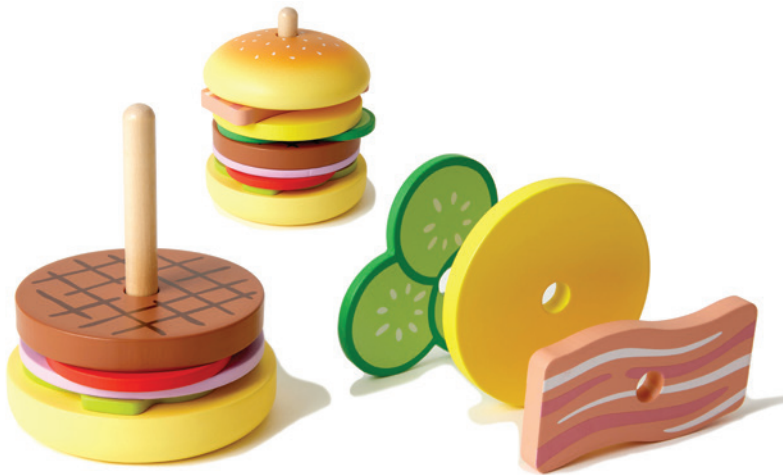

- Size: 10"L x 5"W
- Full color window box packaging
- Ages 18 months +

50342 / Master 6 / \$14.95

Baby Xylophone

Baby Xylophone 5 keys, 5 metal plates, with stand and 6 songs (7notes / 7 colors) comes with 2 drumsticks

- Ages 18 months +
- Packed in a full retail color box

550520 / Master 6 / \$10.25

We break Master Cartons for you - Order what you like!

Insect Geo Blocks & Gears

Great manipulative wooden toy, will boost hand/eye coordination and problem solving skills.

- Retail packaged in a full retail colored box
- Size: 8.66" x 6.69" x 3.38"
- Ages 12 Months +

44690 / Master 8 / \$10.95

Stacking Hamburger

Fresh off the grill, stack the toppings the way you like! This wooden stacking burger is ideal for helping build hand-eye coordination and motor skills.