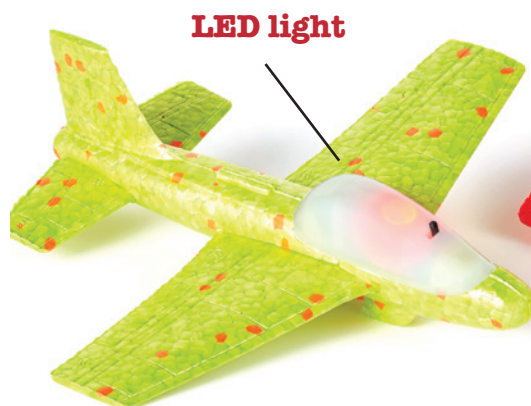

- Plane size: 19.29" x 1.97" x 1.97"
- Assorted colors
- Ages 3 years +

51842 / Master 6 (assorted colors) / \$4.00

**BEST
SELLER**

**19" Wing
Span!**

LED light

Little Glider

Our new Little Glider will perform loops & tricks , well balanced Easy to assemble. Also comes with LED light

- Ages 3 years +
- On & Off LED light
- Packaged in a retro color box
- Assorted colors
- Glider size - 7" Long , wing span 7"

56454 / Master 6 / \$3.25

LED light

LED light

Jumbo (Washable) Sidewalk Chalk