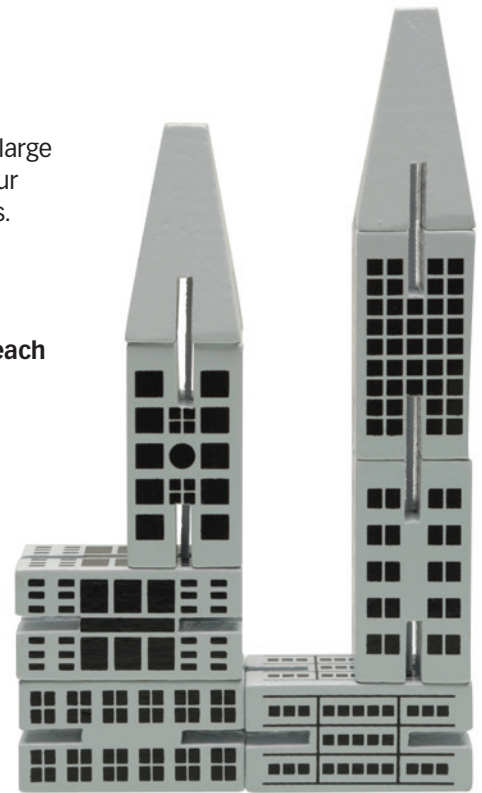

- Size: 13½"L, 1" thick
- Ages 3 years +

51249 / Master 1 / \$39.00

12 What' Zit Building per display, \$3.25 each

Crooked Croc

Bend me, shape me.....

- Retail Package (Counter Display)
- 12 Gators per display
- Size: 7"L x 1"W
- Ages 3 years +