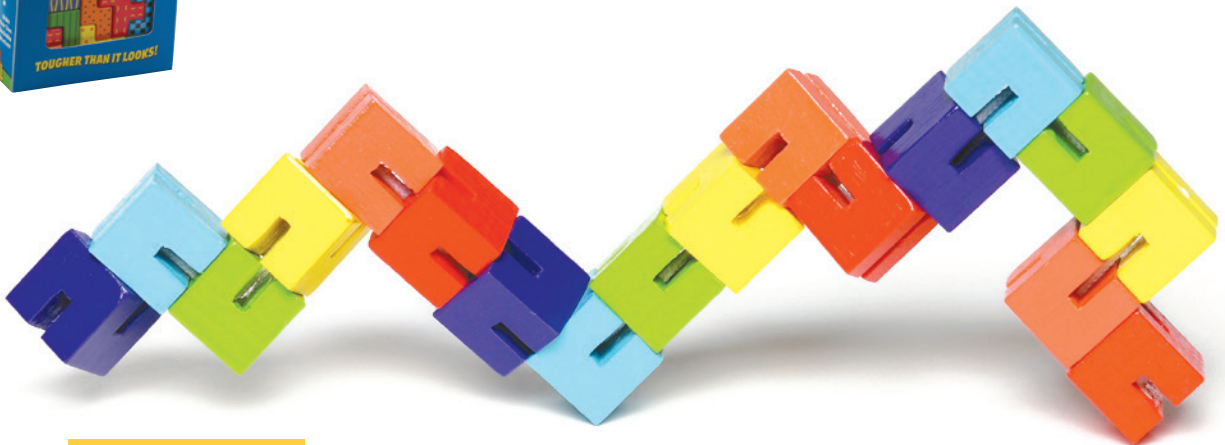

**BEST
SELLER**