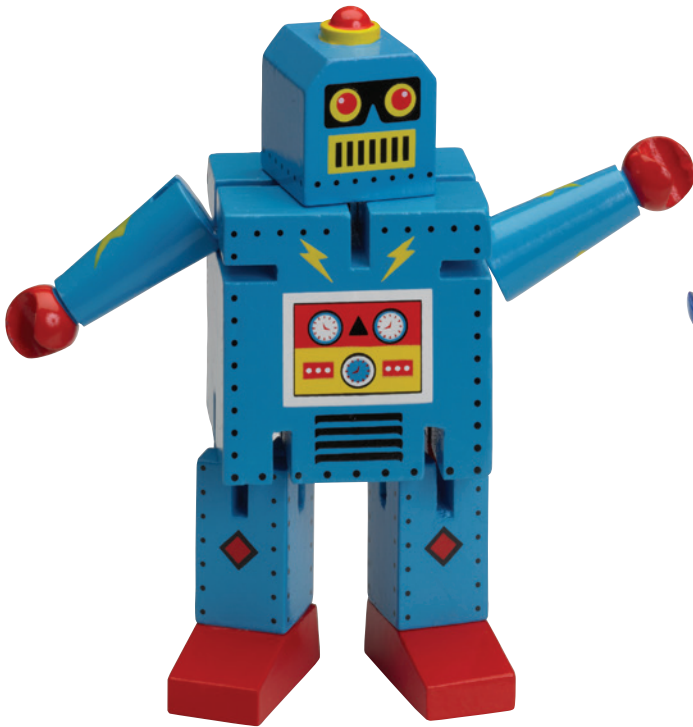

Space Blaster

Our Space Blaster is realistic in retro appearance comes with gear driven rewind trigger and LED lights when fired.

- Individually packaged
- Can stand alone or pegged on the shelf
- Size: 7½" x 2½"
- Ages 3 years +

5820 / Master 12 / \$7.50 net cost

0 80486 05820 7

BLUE

59778 / Master 1 / \$6.50

RED

54114 / Master 1 / \$6.50

Giant Wooden Robot

- Bend me, shape me into various positions by moving my head, arms and legs
- All wood construction
- Presented on a multi-color window box
- Size: 4½"W x 6½"H
- Ages 3 years +