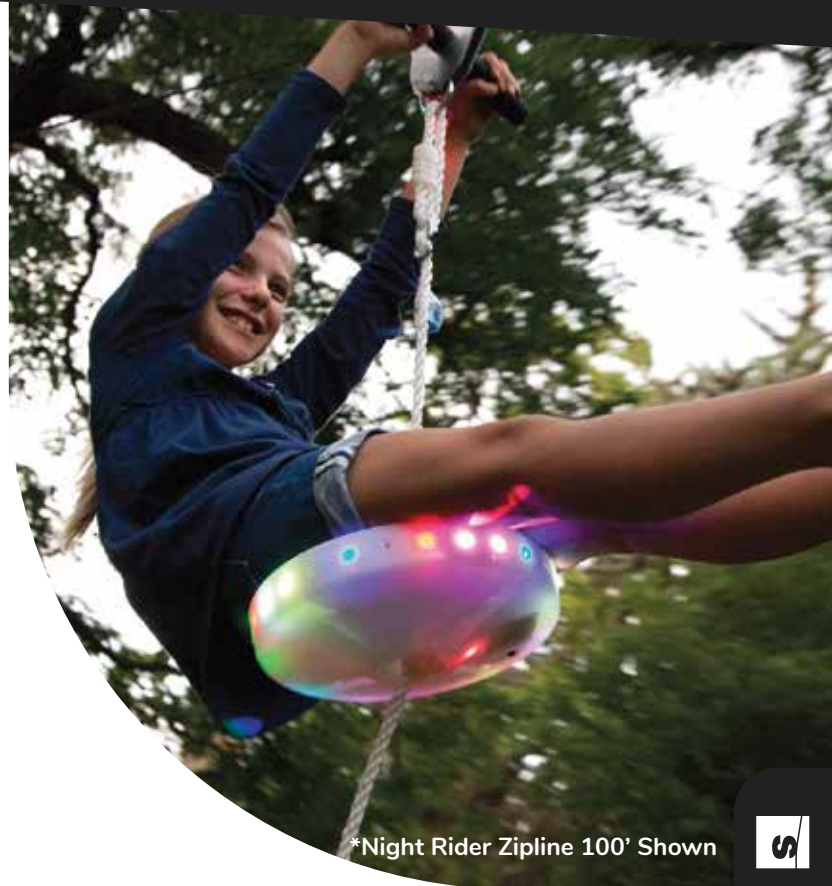

# Ziplines

\* Eagle Zipline 90' Shown

**Rollerline 50'**

\$50.00 / 4

SLA.935

MSRP: \$99.99

Have a Zipline without the heavy cable. Zip down the slackline with our 360-degree ball bearing center and the 6 sealed ball bearing allow for a smooth ride. Lower cost, and easier setup but the same thrill.

- Ages: 5+
- Holds: 250 lbs
- Case Pack: 4

\*Night Rider Zipline 100' Shown

**slackers**  
Ziplines

**Eagle Zipline 90'**

\$100.00 / 2

SLA.512

MSRP: \$199.99

90' Zipline true course length. With spring break, trolley, and disk seat.

- Ages: 8+
- Holds: 200 lbs
- Case Pack 2

**Night Rider ZipLine 100'**

\$115.00 / 2

SLA.500SB

MSRP: \$229.99

100' Zipline true course length. With spring break, trolley, and disk seat.

- Ages: 8+
- Holds: 200 lbs
- Case Pack 2