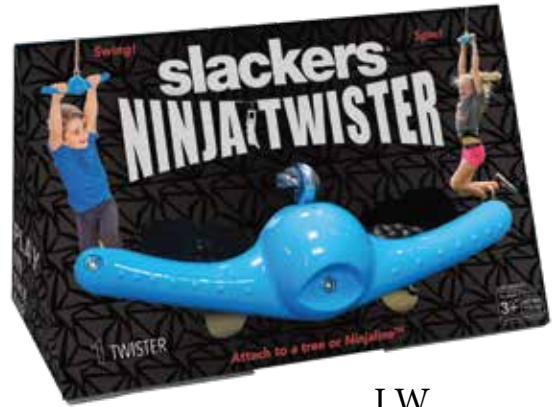

Classic 7' Rope Ladder made with performance polyethylene rope. \$17.50 / 4

- Ages: 5+
- Holds: 175 lbs
- Case Pack: 4

\$15.00 / 4

**Ninja Wheel**

SLA.803SP

MSRP: \$29.99

14" Ninjaline hanging wheel obstacle.

- Ages: 5+
- Holds: 250 lbs
- Case Pack: 4

LW

**Ninja Twister \$17.50 / 4**

SLA.840

MSRP: \$34.99

Swing and twist around on the Ninja Twister.

- Ages: 5+
- Holds: 250 lbs
- Case Pack: 4

\*Ninja Twister Shown

# Ziplines

\* Eagle Zipline 90' Shown

**Rollerline 50'**

\$50.00 / 4

SLA.935

MSRP: \$99.99

Have a Zipline without the heavy cable. Zip down the slackline with our 360-degree ball bearing center and the 6 sealed ball bearing allow for a smooth ride. Lower cost, and easier setup but the same thrill.

- Ages: 5+
- Holds: 250 lbs
- Case Pack: 4

\*Night Rider Zipline 100' Shown

**slackers**  
Ziplines

**Eagle Zipline 90'**

\$100.00 / 2

SLA.512

MSRP: \$199.99

90' Zipline true course length. With spring break, trolley, and disk seat.