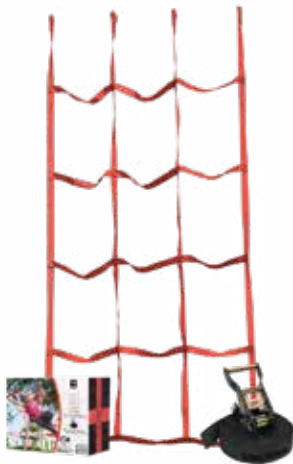

Ninja Cargo Net

$35.00 / 4

SLA.801R MSRP: $69.99

Climbers can rejoice with the 4'w x 7' cargo net, which attaches to the Ninjaline to create a variety of obstacles.

- Ages: 5+
- Holds: 250 lbs
- Case Pack: 4