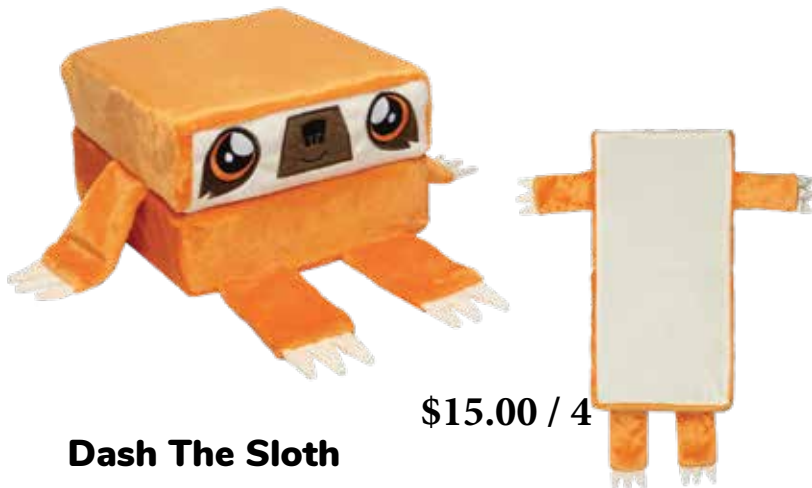

KCP-UNR                      MSRP: \$29.99

Kid Cubes are the perfect toy by day, and the best pillow by night! Includes our patent-pending 'No-Fold Middle' which ensures a child can roll around without the pillow folding and waking them up. The perfect travel companion and lovable friend for any child!

Ages: 3-14  
Case Pack: 4  
Open: 3" x 20" x 10"  
Closed: 6" x 10" x 10"

**\$15.00 / 4**

**Finn The Shark**

KCP-SHR                      MSRP: \$29.99

Kid Cubes are the perfect toy by day, and the best pillow by night! Includes our patent-pending 'No-Fold Middle' which ensures a child can roll around without the pillow folding and waking them up. The perfect travel companion and lovable friend for any child!

Ages: 3-14  
Case Pack: 4  
Open: 3" x 20" x 10"  
Closed: 6" x 10" x 10"

**\$15.00 / 4**

**Callie The Cat**

KCP-CAR

MSRP: \$29.99

Kid Cubes are the perfect toy by day, and the best pillow by night! Includes our patent-pending 'No-Fold Middle' which ensures a child can roll around without the pillow folding and waking them up. The perfect travel companion and lovable friend for any child!

Ages: 3-14  
Case Pack: 4  
Open: 3" x 20" x 10"  
Closed: 6" x 10" x 10"

**\$15.00 / 4**

**Dash The Sloth**

KCP-SLR

MSRP: \$29.99

Kid Cubes are the perfect toy by day, and the best pillow by night! Includes our patent-pending 'No-Fold Middle' which ensures a child can roll around without the pillow folding and waking them up. The perfect travel companion and lovable friend for any child!