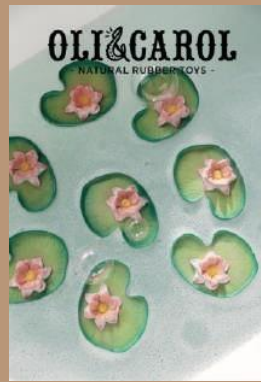

MARKETING TOOLS

FLYERS