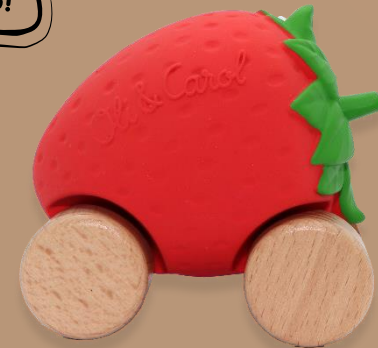

# OLI & CAROL

- MORE THAN TOYS -

Priced 4/19/2024

COLLECT THEM ALL!

All Cars \$13.50 / 1

**LOU THE LEMON CAR**  
Ref: L-LEMON-CAR

**BETTY THE BEETROOT CAR**  
Ref: L-BEETROOT-CAR

**CATHY THE CARROT CAR**  
Ref: L-CARROT-CAR

**EMMA THE EGGPLANT CAR**  
Ref: L-EGGPLANT-CAR

**PEPINO THE CUCUMBER CAR**  
Ref: L-CUCUMBER-CAR

**SWEETIE THE STRABERRY CAR**  
Ref: L-STRAWBERRY-CAR

GREEN CARS FOR COOL HEALTHY KIDS!

**GEOMETRIC FIGURES PACK 6**

Ref: L-KIKO-GEO6

**\$27.50 / 1**

**GEOMETRIC FIGURES PACK 3**

Ref: L-KIKO-GEO3-STAR

**\$17.50 / 1**

**CATHY THE CARROT CAR**

Ref: L-KIKO-GEO3-DONUT

**\$17.50 / 1**