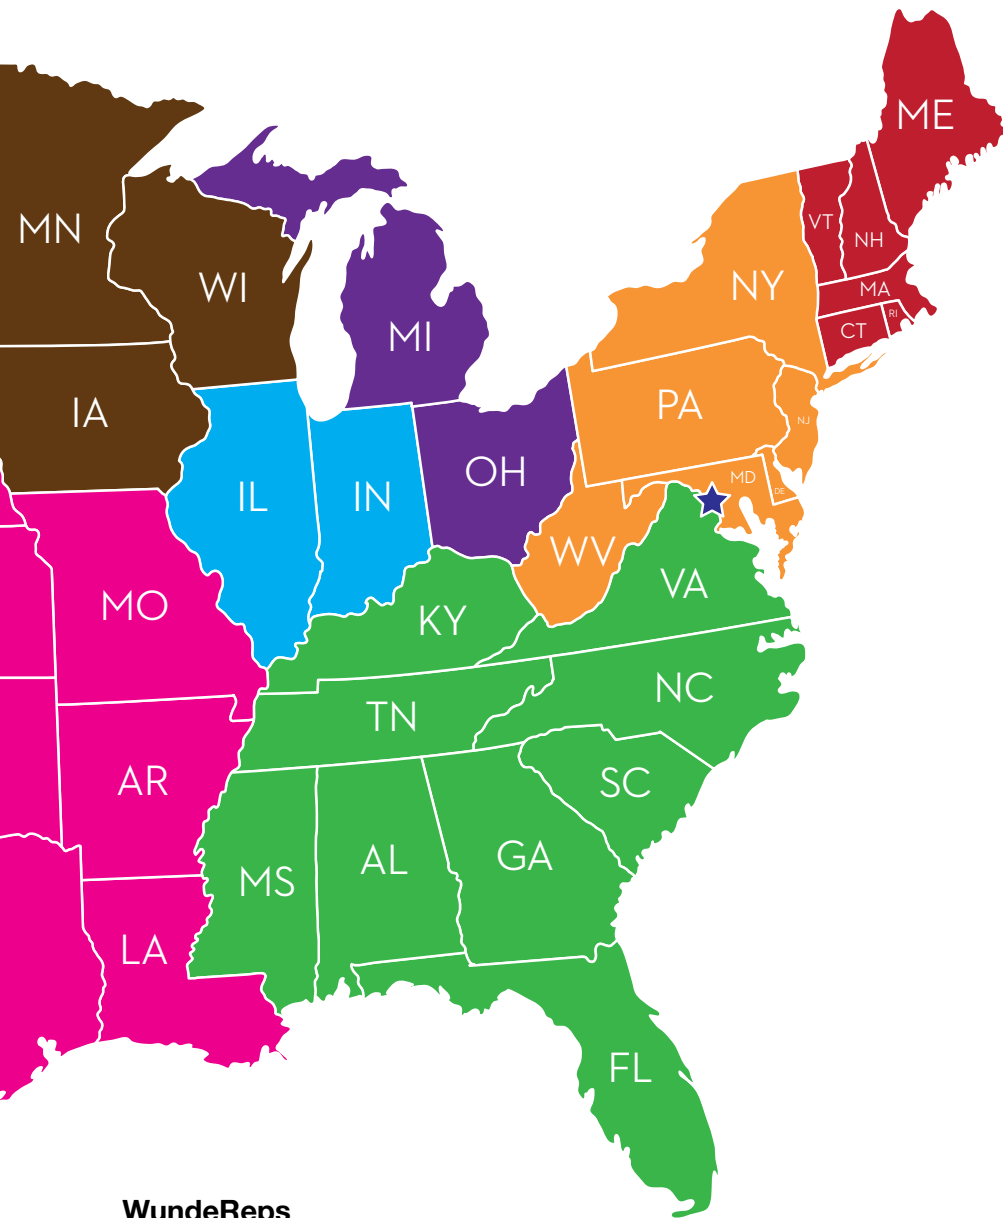

U.S. SALES REPRESENTATIVES

McCarthy & Heidt

Jim Spiegel

E: jimspiegel@comcast.net
P: (978) 460-4483
F: (978) 849-6608
mccarthyandheidt.com

Robert Sales

Craig Roberts

E: info@roberts-sales.com
P: (856) 866-1660
roberts-sales.com

Sandy Ruben and Associates

Sandy Ruben

E: sandyrubeninfo@gmail.com
P: (843) 696-4464
F: (800) 801-7493
sandyrubenandassociates.com

WundeReps

Barry Wunderlich

E: barry@wundereps.com
P: (630) 779-8350
F: (630) 566-1852
wundereps.com

Son and Associates

Michelle DeCoursey

E: michelle@sonassociates.com
P: (740) 881-1944
F: (877) 843-4382
www.sonassociates.com