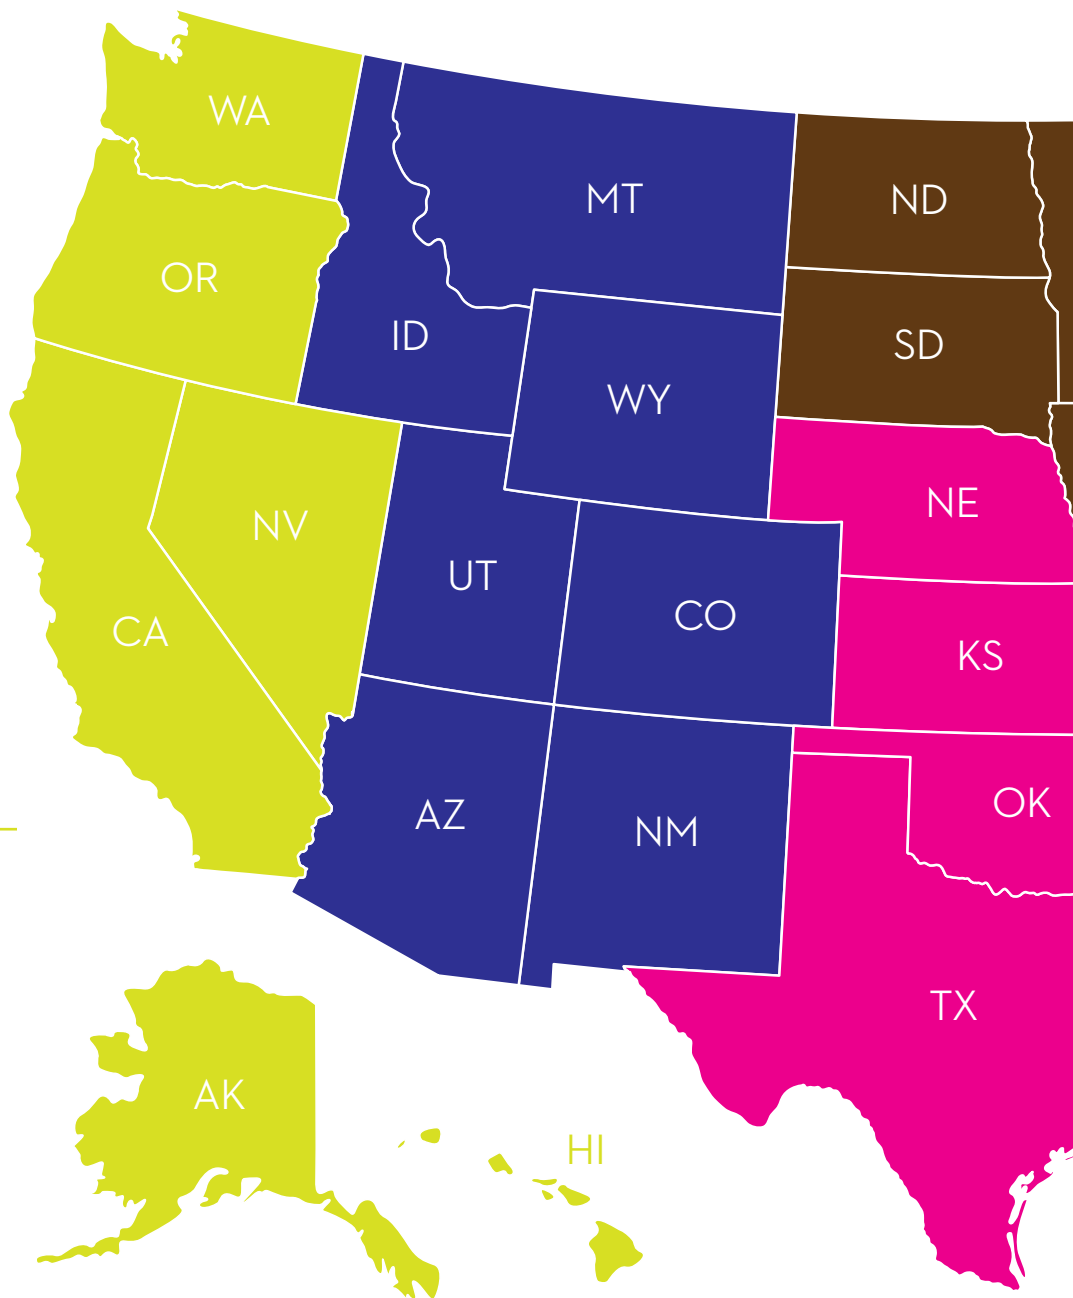

U.S. SALES REPRESENTATIVES

Sunshine Sales

Kelly Ohara

E: office@sunshinesale.com
P: (925) 299-0727
F: (925) 299-0729
sunshinesale.com

DanSon Sales

Heidi Anderson

E: office@dansonsales.com
P: (303) 904-6011
F: (303) 904-6013
dansonsales.com

Ketz Associates

Brad Ketz

E: info@ketzassociates.com
P: (952) 932-7148
(800) 232-7148
F: (952) 932-7147
ketzassociates.com

Toyservice Southwest, Inc.

Alison Stueve

E: office@sunshinesale.com
P: (925) 299-0727
F: (925) 299-0729
toyserviceinc.com