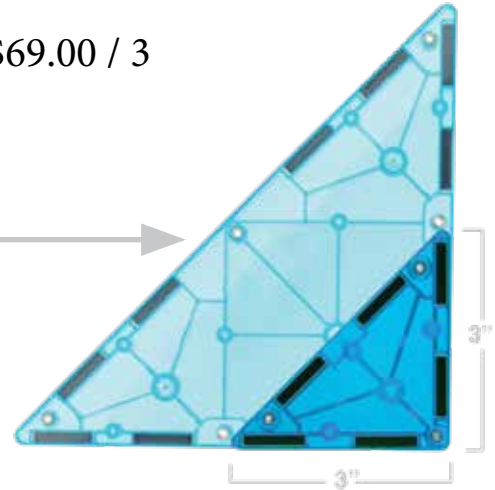

# DINO WORLD XL

**MOST AWARDED**

**Item #22850**

MSRP: \$129.99

Sets/Case: 3

Piece Count: 50

\$69.00 / 3

Includes XL tiles for XL builds