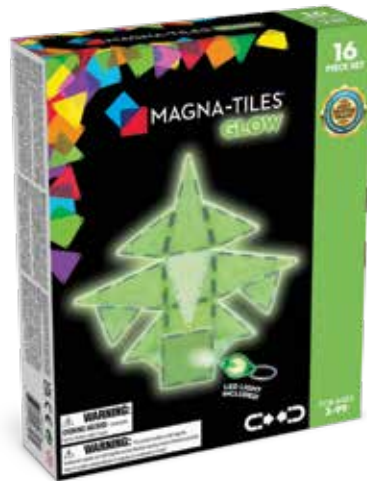

# STARDUST

**Item #18915**

MSRP: \$29.99

Sets/Case: 6

Piece Count: 15

\$15.75 / 6

Interactive packaging!

# GLOW

**Item #18816**

MSRP: \$29.99

Sets/Case: 6

Piece Count: 16

\$15.75 / 6

Interactive packaging!